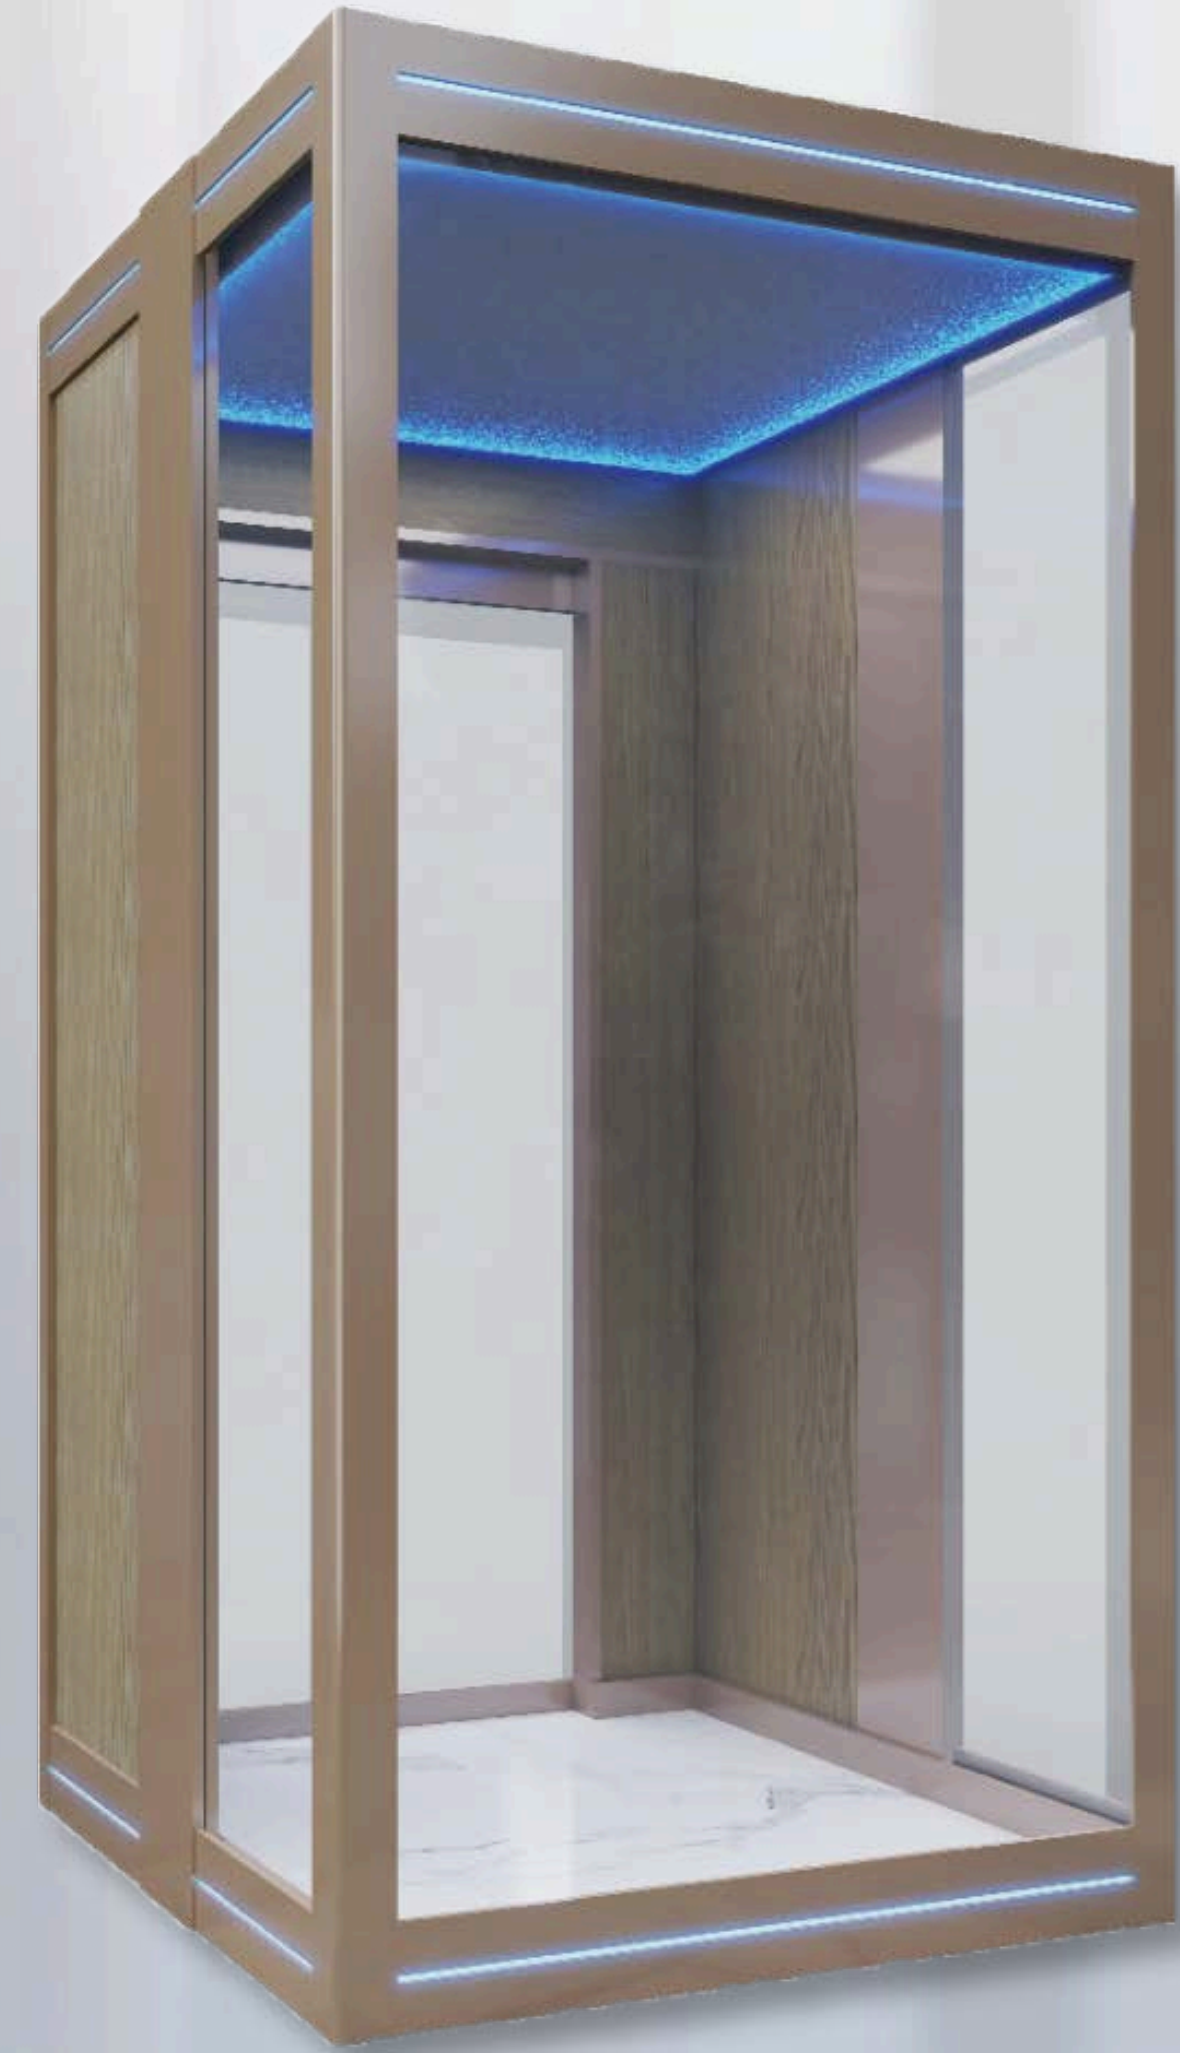

GS66

- **Ceiling** Rose gold stainless steel + starry ceiling + LED hidden light bars
- **Back wall** Tempered glass
- **Side wall** Rose gold spray steel plate + panels with wood grain + tempered glass
- **Front wall** Rose gold aluminium alloy + tempered glass combination
- **Floor** Marble