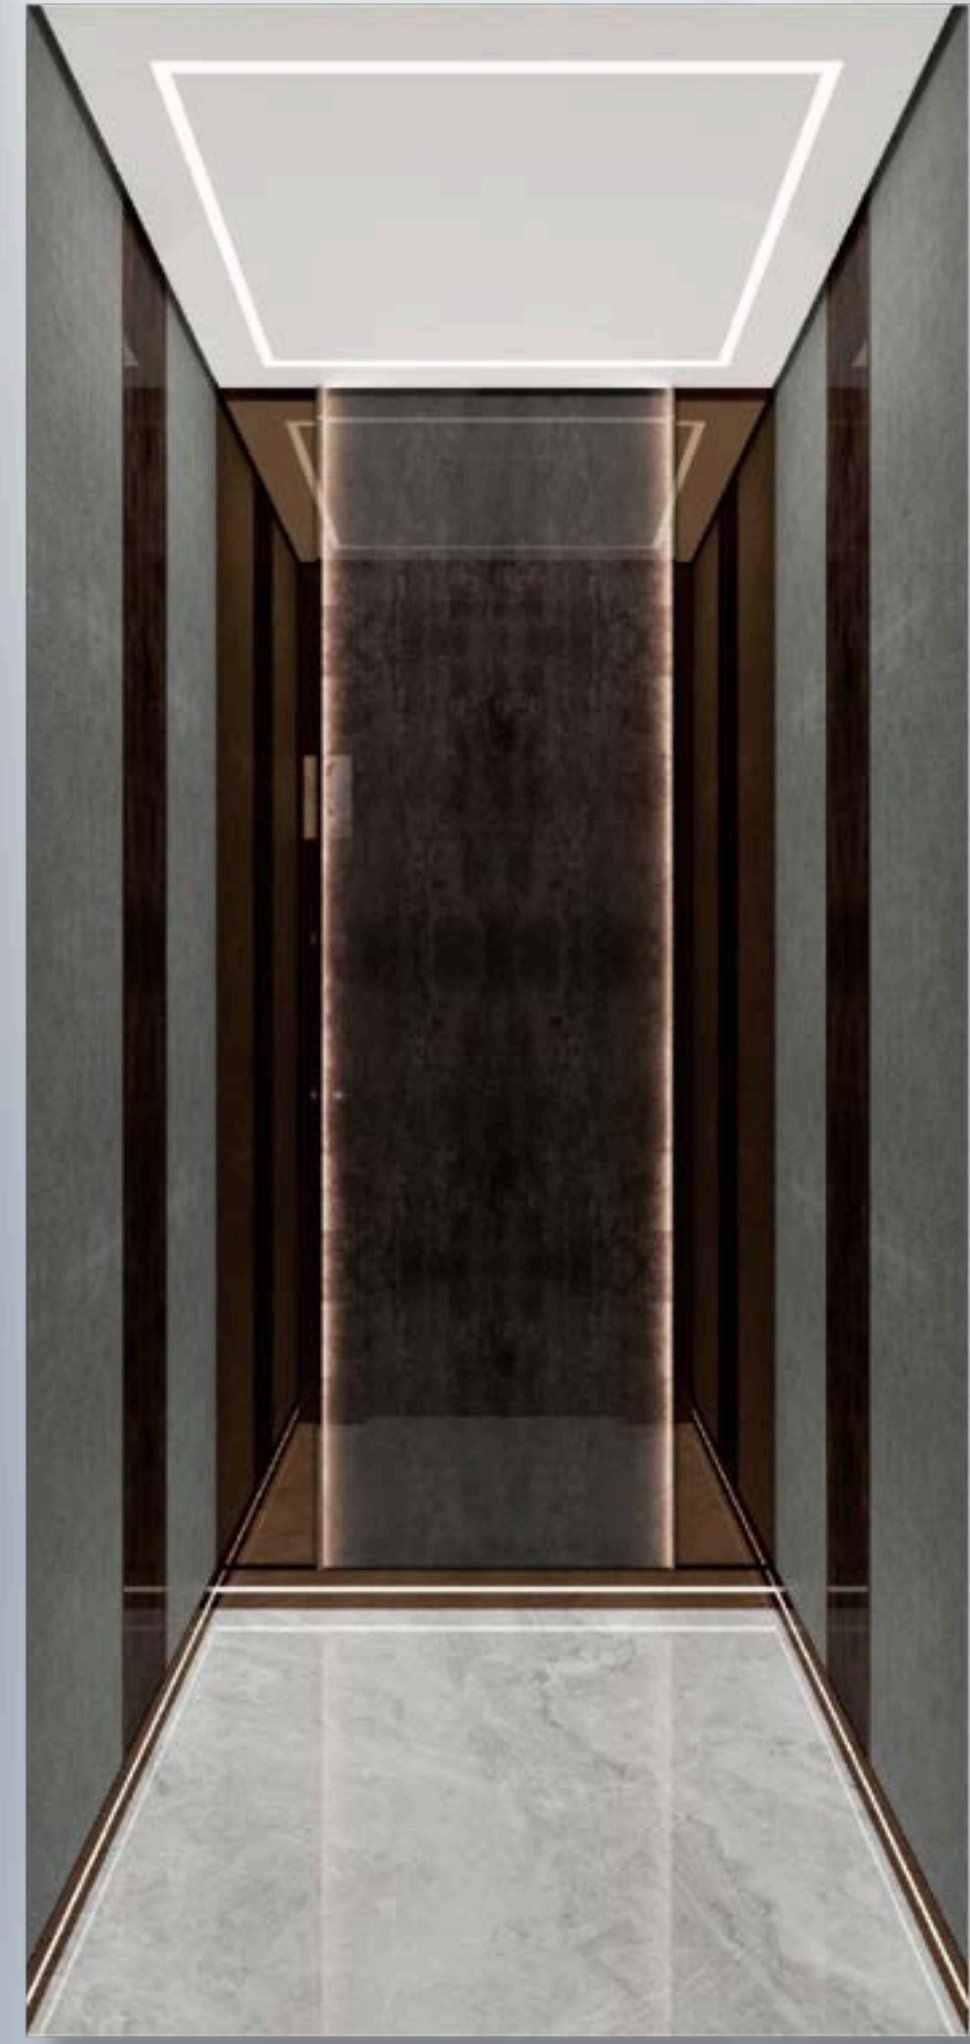

DELUXE Collection

XT1

- **Ceiling** White baking finish steel plates + LED lights (natural light)
- **Back wall** Bronze mirror stainless steel + LED lights (natural light) + PEL decorative sheets (Muscovite Bright)
- **Side wall** PEL decorative sheets (Muscovite Bright) + PEL decorative sheets (The texture of glaze)_ bronze mirror stainless steel strips
- **Front wall** Bronze mirror stainless steel
- **Skirting line** Bronze mirror stainless steel inserted with LED lights (natural light)
- **Floor** Hermès gray sintered stone