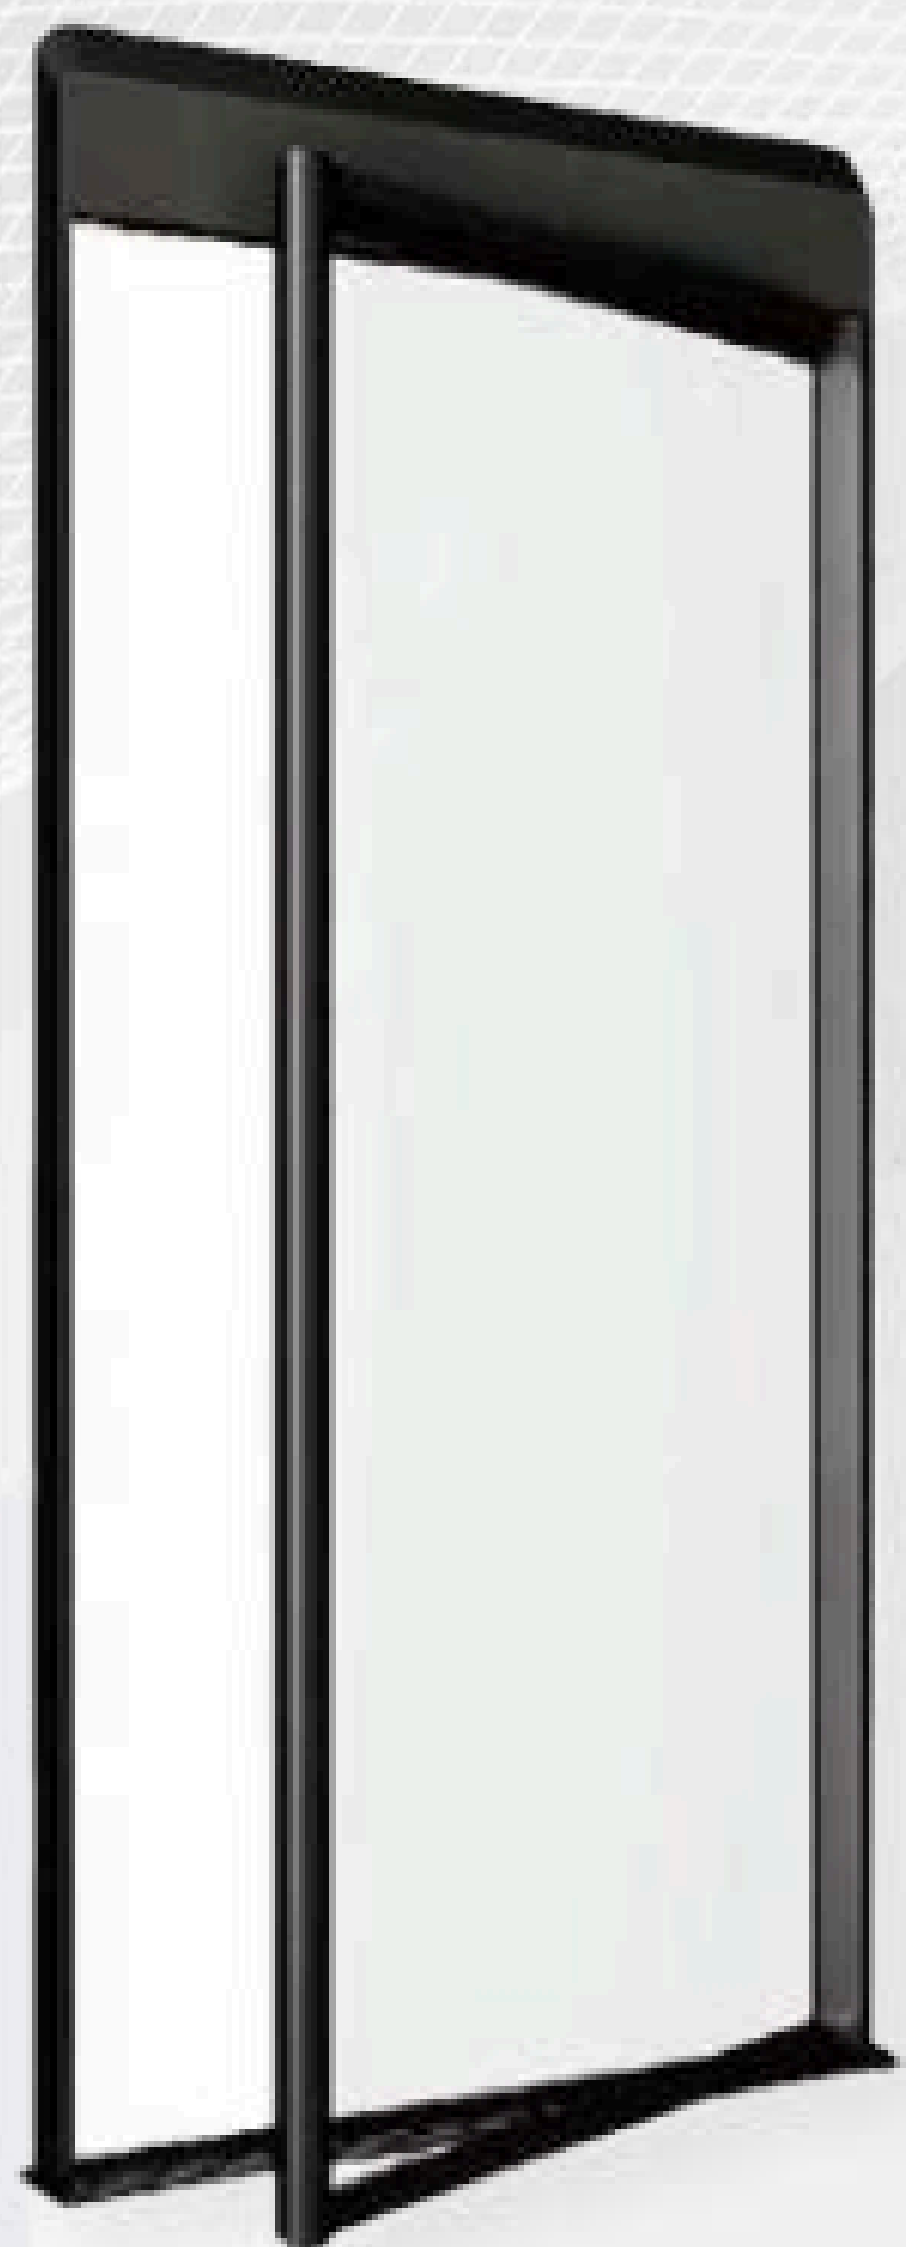

Manual rotating single door/
automatic rotating single door