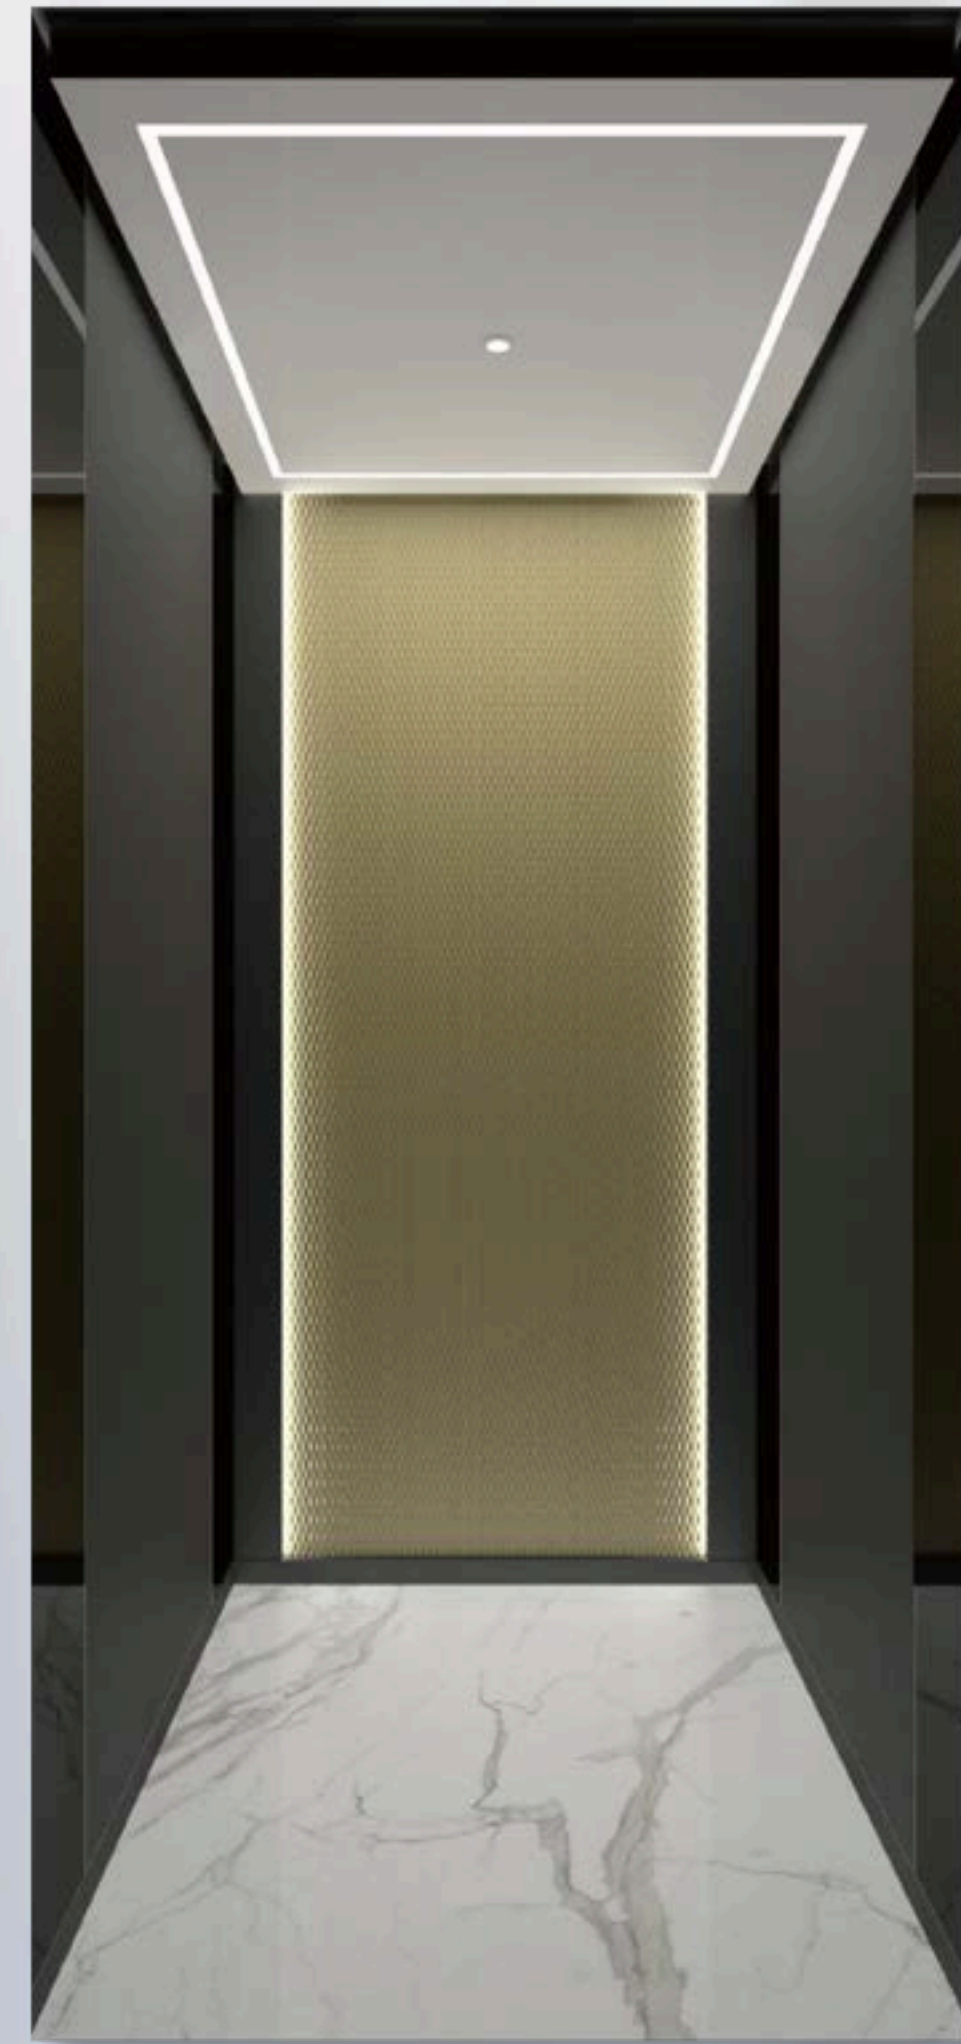

YX2309

- **Ceiling** White paint-free steel panel + LED light bars + LED spotlight
- **Back wall** Black titanium hairline stainless steel (fingerprint-resistant) + champagne gold steel panel with water-drop patterns + LED light bar
- **Side wall** Black titanium hairline stainless steel (fingerprint-resistant) + black titanium mirror stainless steel
- **Front wall** Black titanium mirror stainless steel
- **Skirting line** Black titanium hairline stainless steel (fingerprint-resistant)
- **Car door** Black titanium mirror stainless steel
- **Floor** Fishbelly white sintered stone