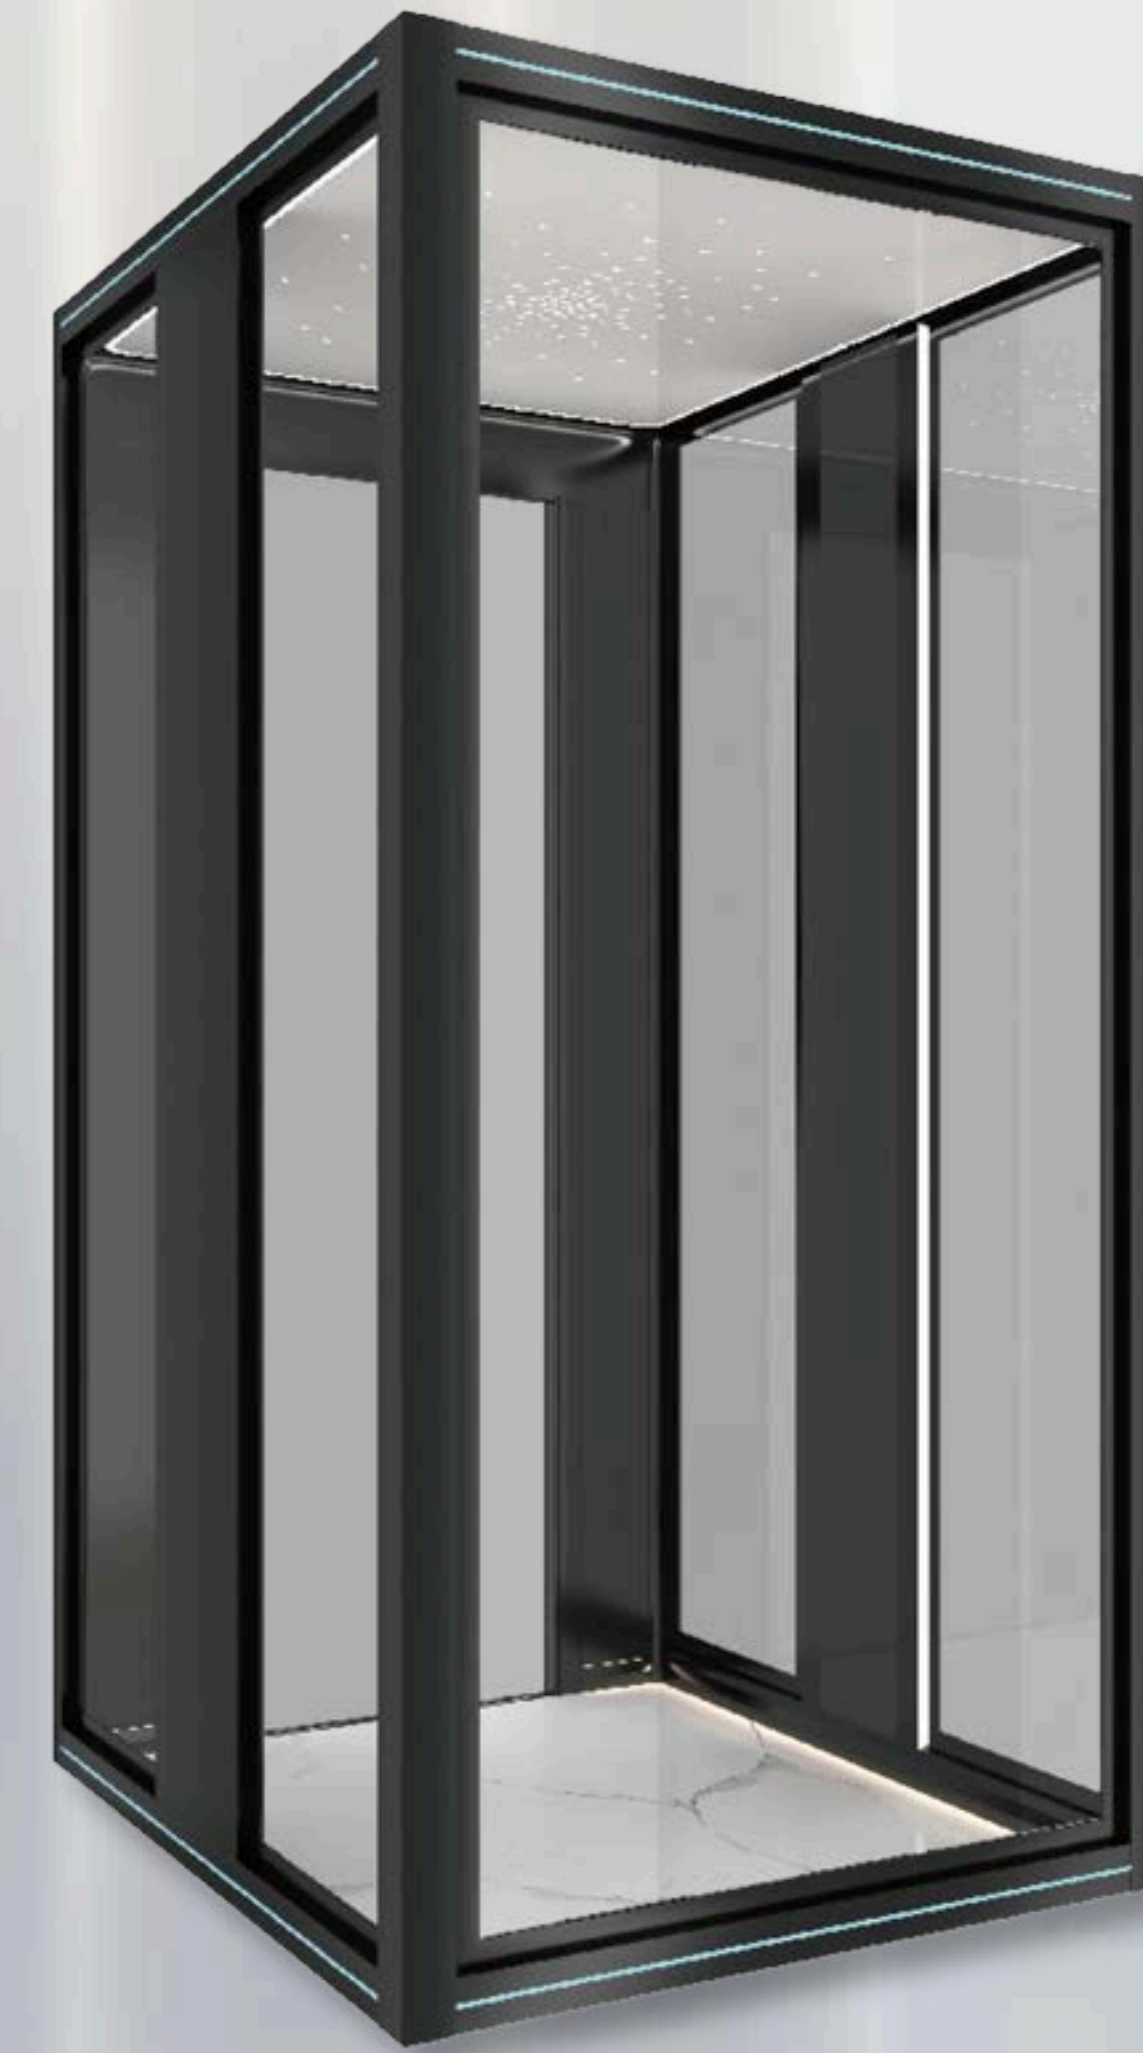

YXG2531

- **Ceiling** Starry sky top modeling + LED light combination
- **Car wall** Aluminium alloy frame + tempered glass combination
- **Front wall** Steel plate spraying
- **Skirting line** Aluminium alloy hidden atmosphere light
- **Floor** Rock plate