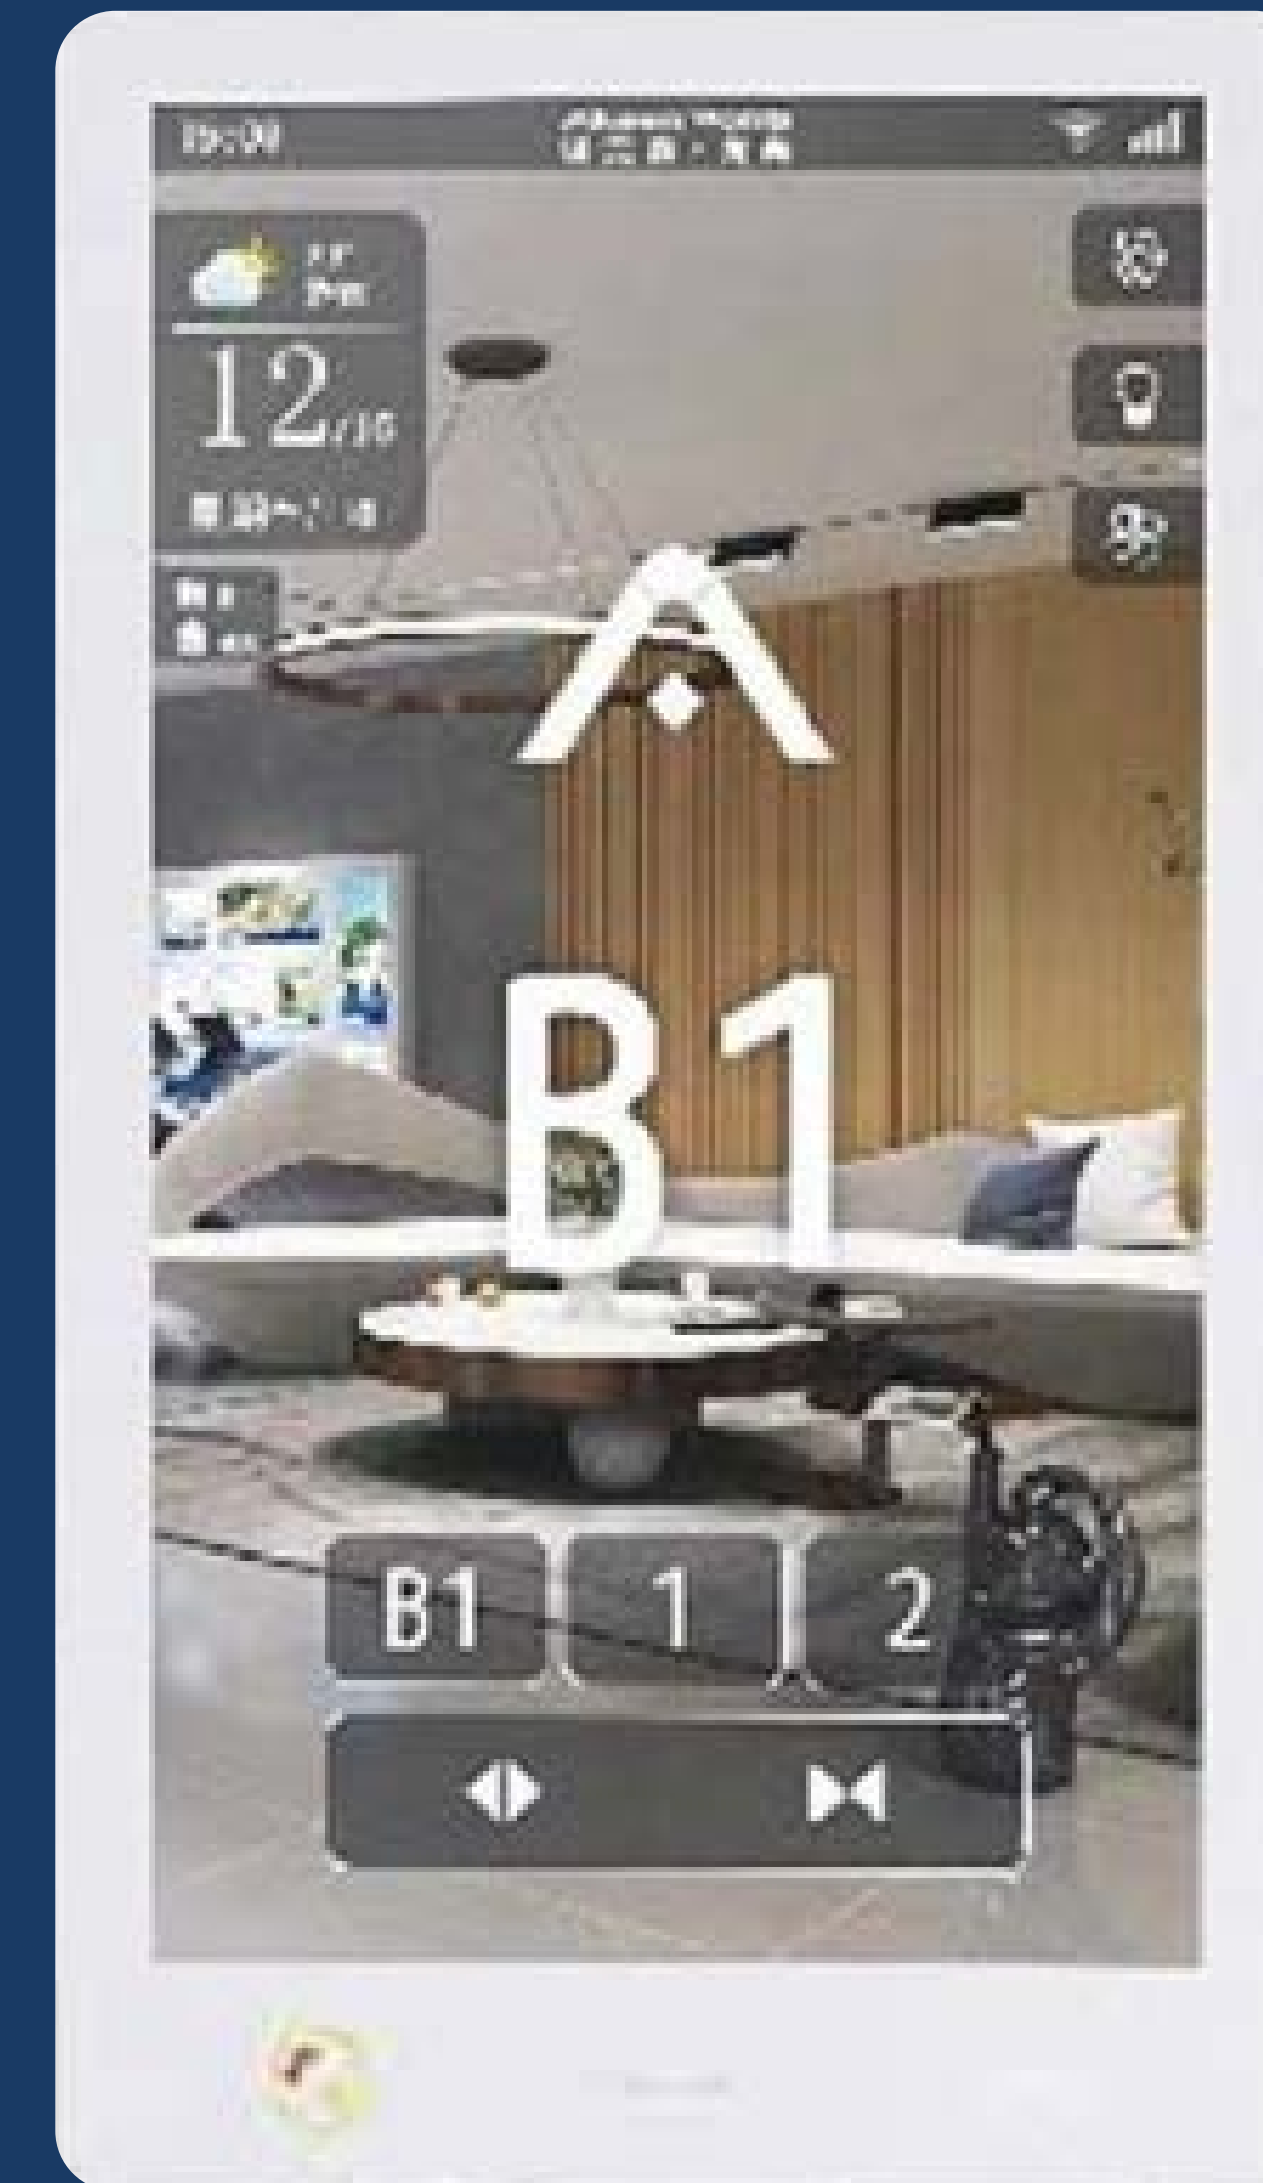

C24A
Standard configuration

C22B
Standard configuration

C24C
Standard configuration

C24A-7T
Payable optional

C24B-7T
Payable optional

C24C-7T
Payable optional

C24K - 10.1CM

Payable optional

A new generation of smart touch screens

C24K - 13.3CM

Payable optional

A new generation of smart touch screens

HORIZONTAL CAR OPERATIONAL PANEL

Black/grey/white glass operating panel, ancillary COP facilities:
7-inch picture machine, 6.4 segment display screen (optional),
button for help, button with the high quality feel of Audi.