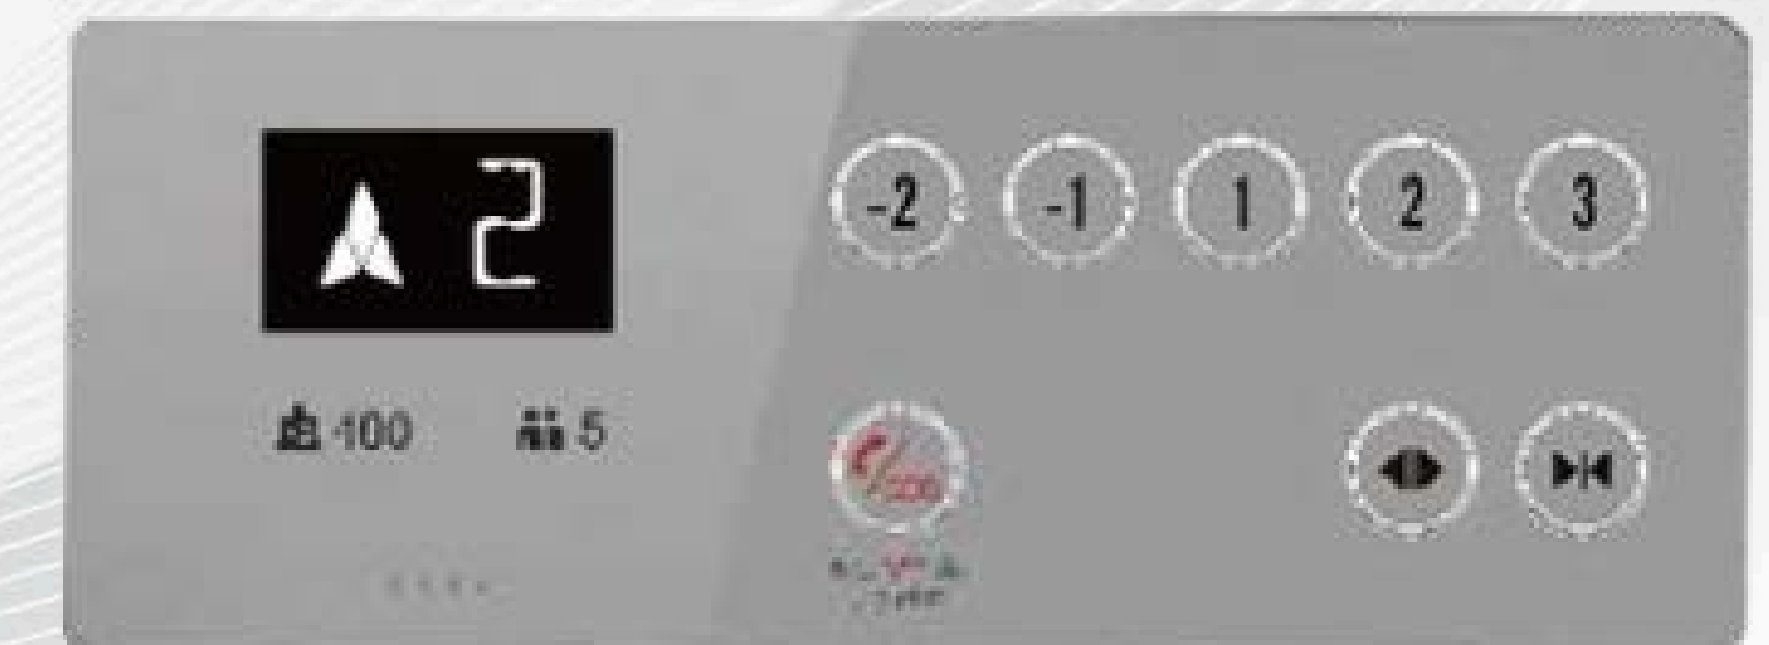

CA24D Payable optional