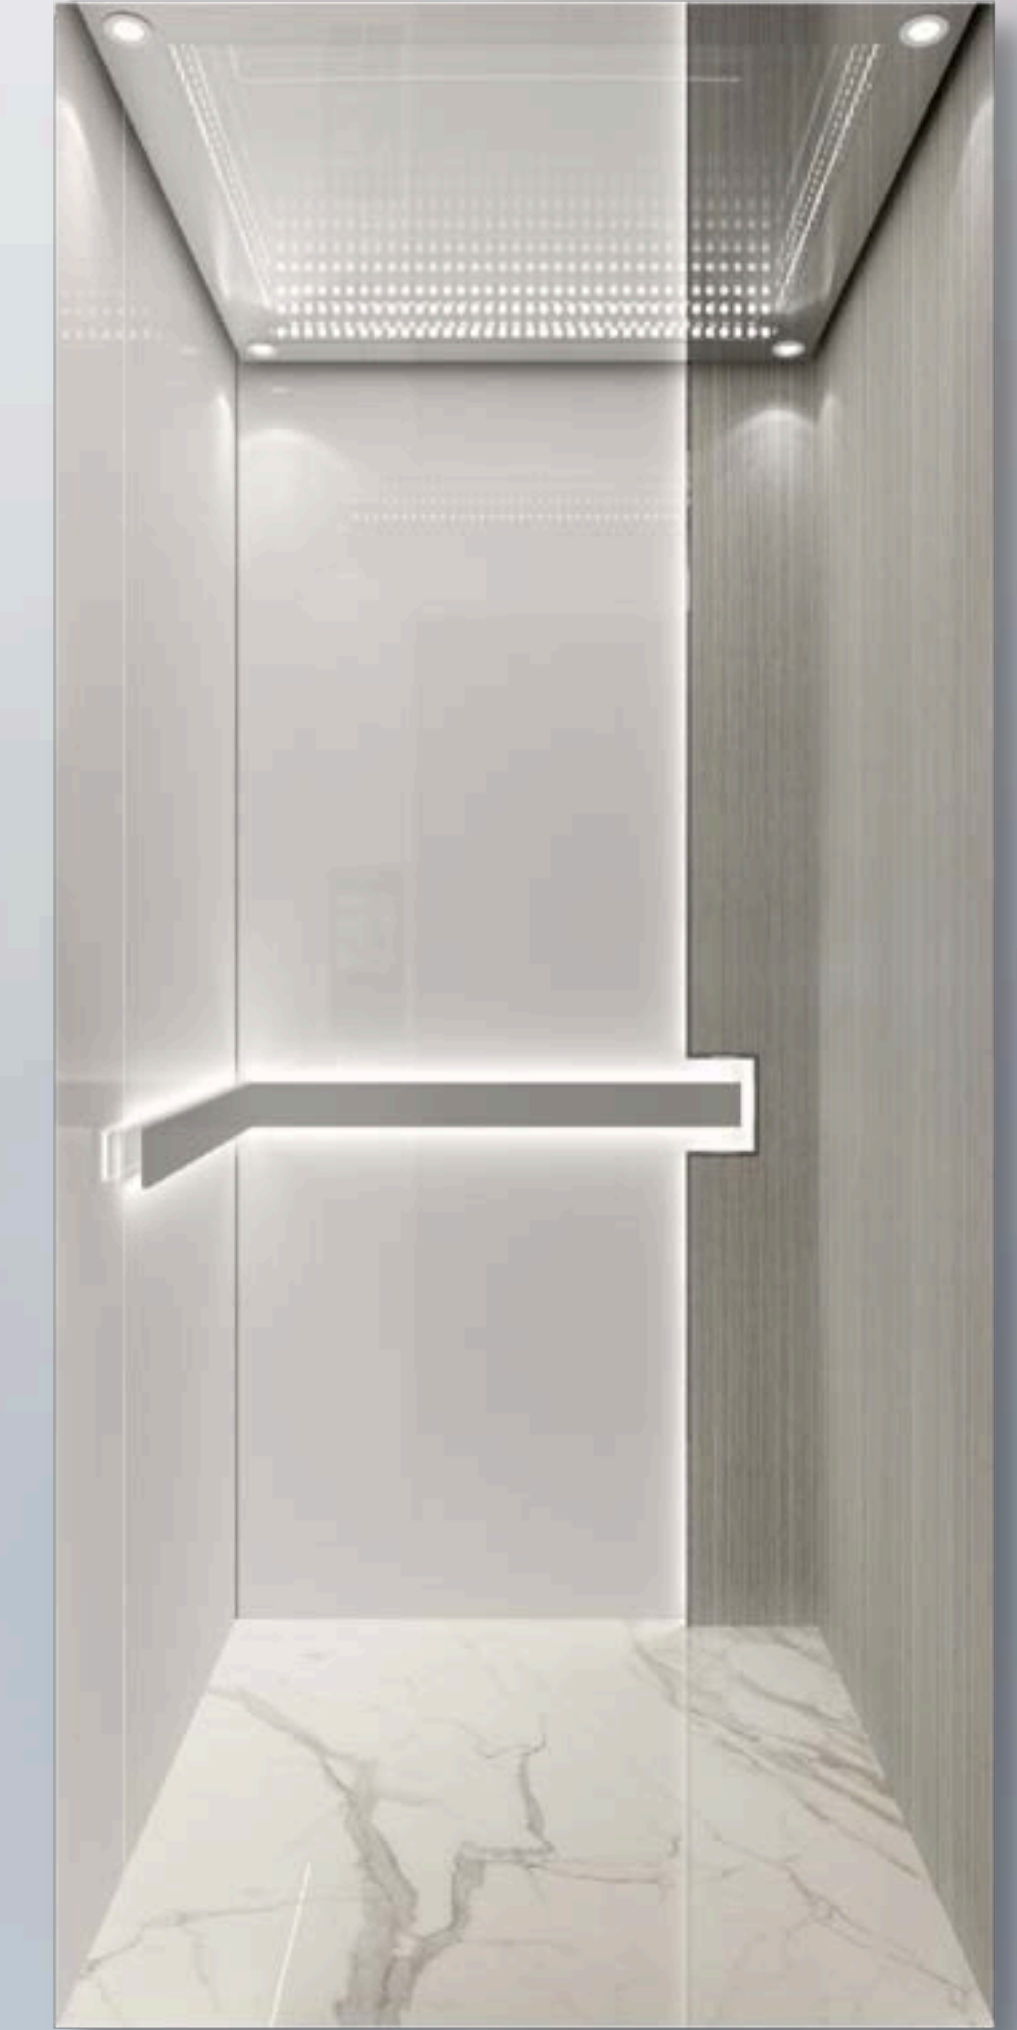

YX2311

- **Ceiling** "Apple silver" mirror stainless steel + 4 Spot Lights + 3D LED Projection Decoration
- **Back wall** "Apple silver" mirror stainless steel + wood laminated board + hidden light strip
- **Side wall** "Apple silver" mirror stainless steel + wood laminated board
- **Front wall** 2B Sandblasted fingerprint resistant stainless steel
- **Handrail** "Apple silver" stainless steel, hidden light strip
- **Floor** Fishbelly white sintered stone