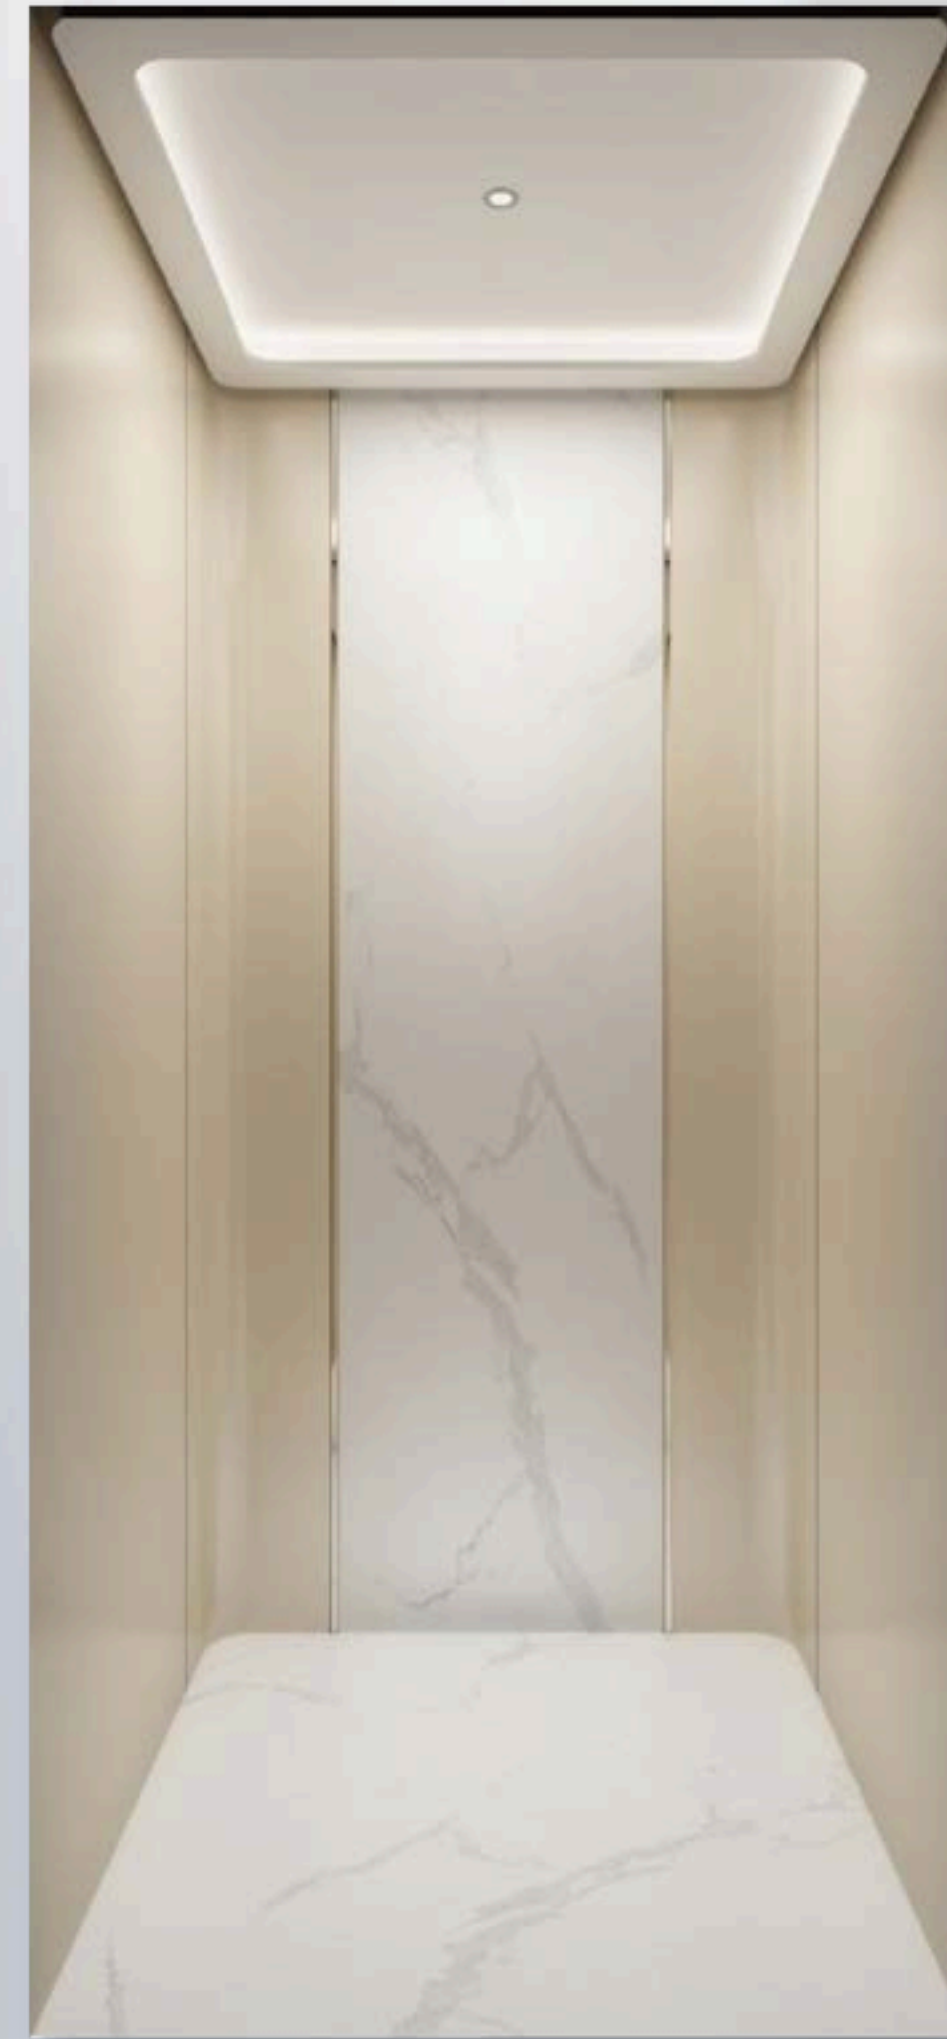

YX2304B

- **Ceiling** Warm white steel coating LED downlight +LED light strip (neutral light)
- **Car wall** Nano fingerprint free 'light champagne gold" metal alloy plate small rounded shape + fishbelly white sintered stone + champagne gold mirror stainless steel decorative strip
- **Front wall** Champagne gold mirror stainless steel
- **Floor** Fishbelly white sintered stone