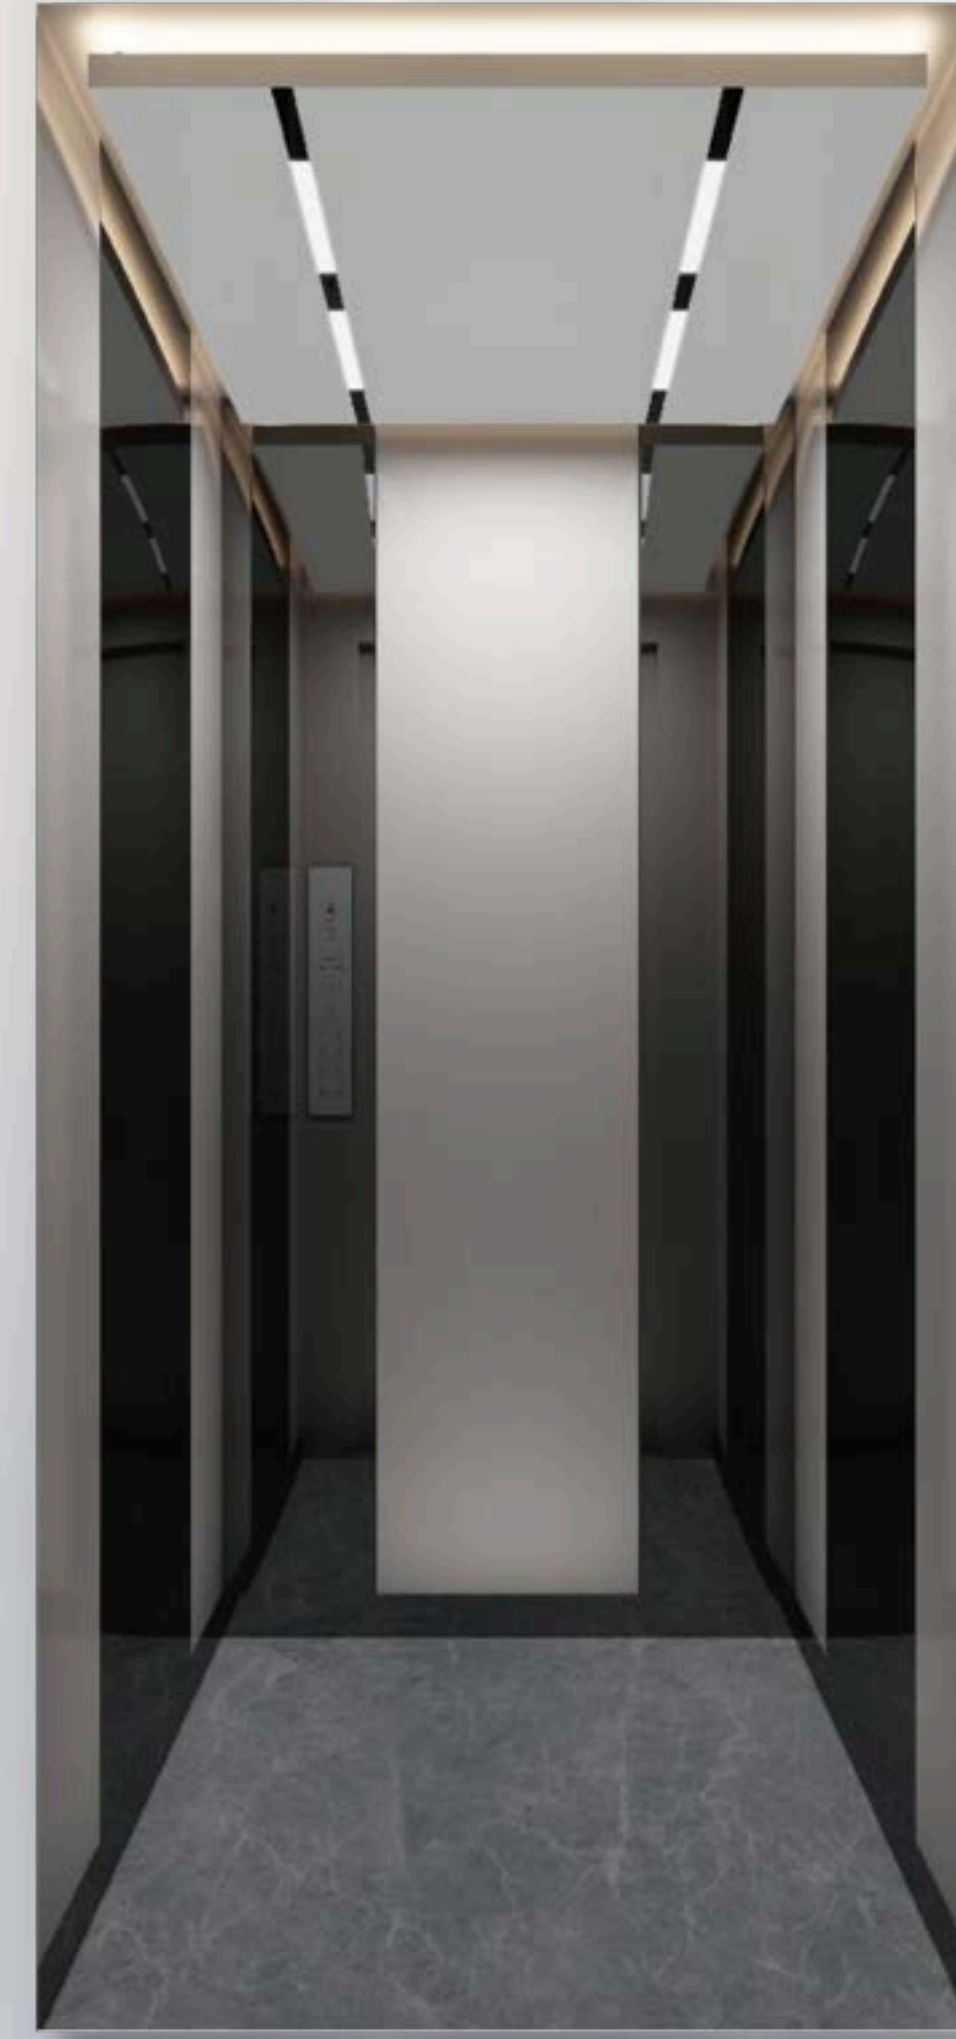

YX2303

- **Ceiling** White paint-free steel panel in the upper area + LED hidden lights (warm light) + white paint-free steel panel in the lower area + black titanium mirror stainless steel strips + LED light strips
- **Back wall** Nanotech-based fingerprint-resistant "apple silver" alloy panel in the middle + black titanium mirror stainless steel on both sides
- **Side wall** Black titanium stainless steel in the middle + nanotech-based fingerprint-resistant "apple silver" alloy panel on both sides
- **Front wall** Nanotech-based fingerprint-resistant "apple silver" alloy panel
- **Car door** Nanotech-based fingerprint-resistant "apple silver" alloy panel
- **Floor** Hermès gray sintered stone