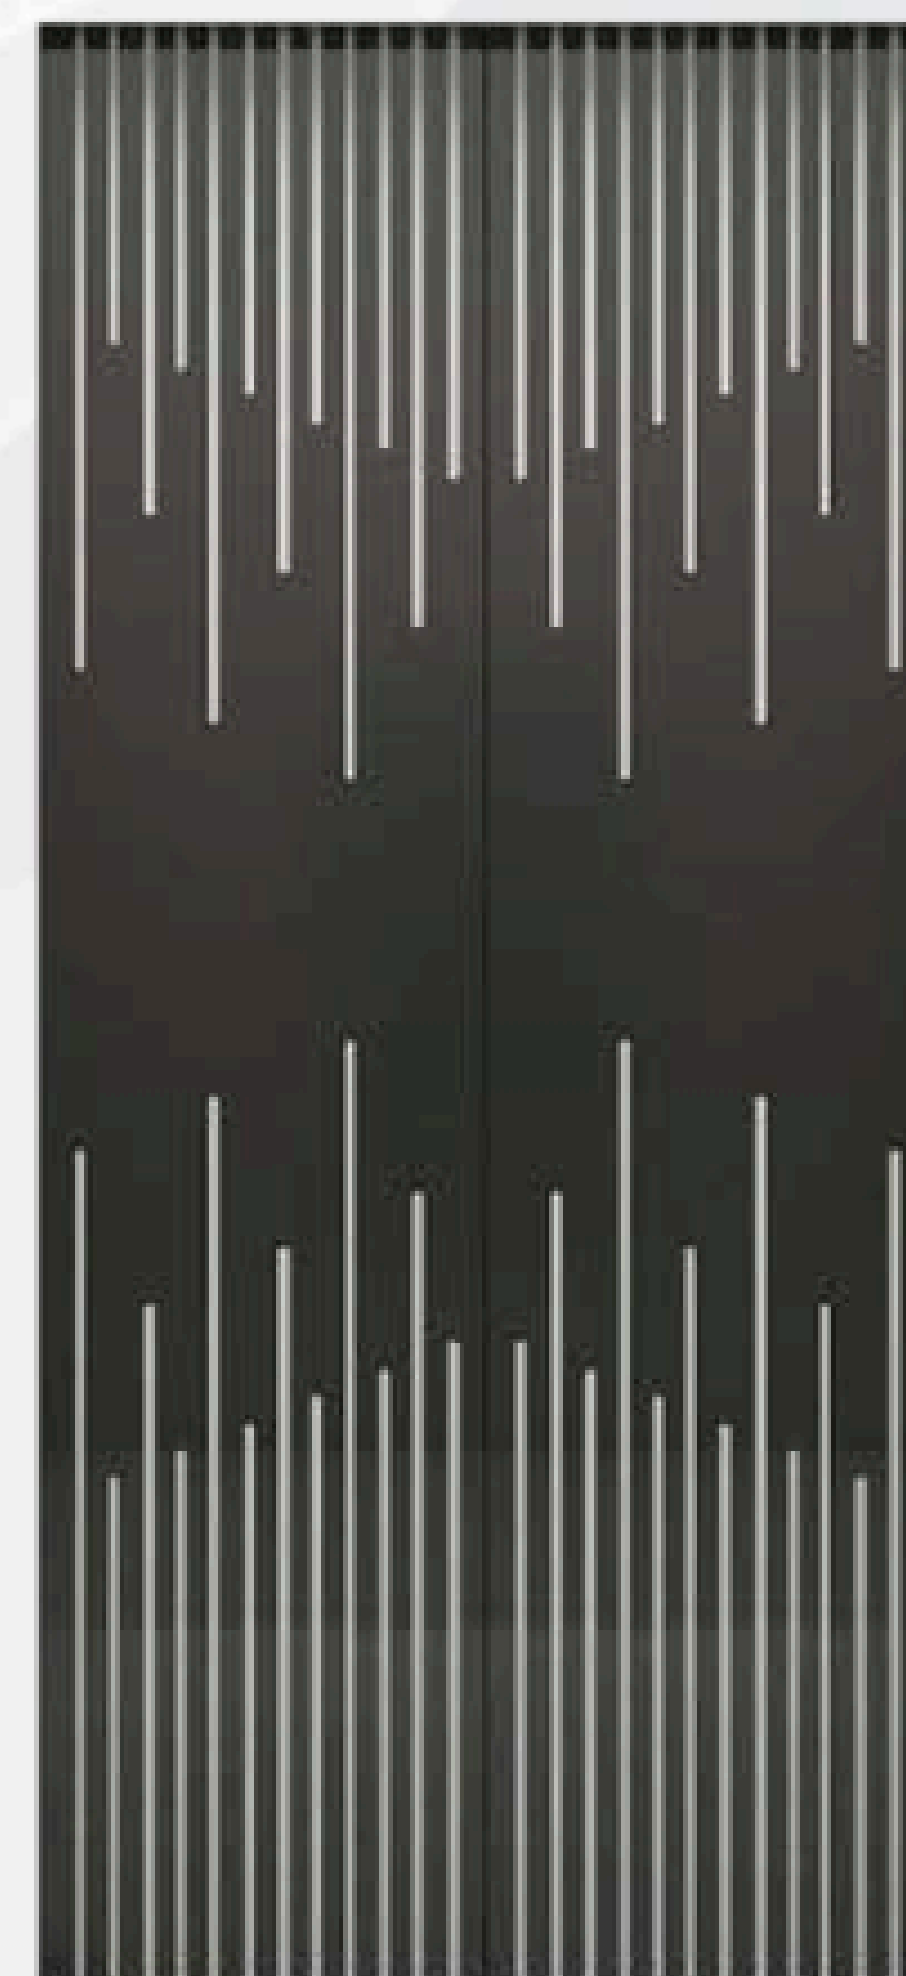

K-M2013

Black titanium hairline etched
Stainless steel