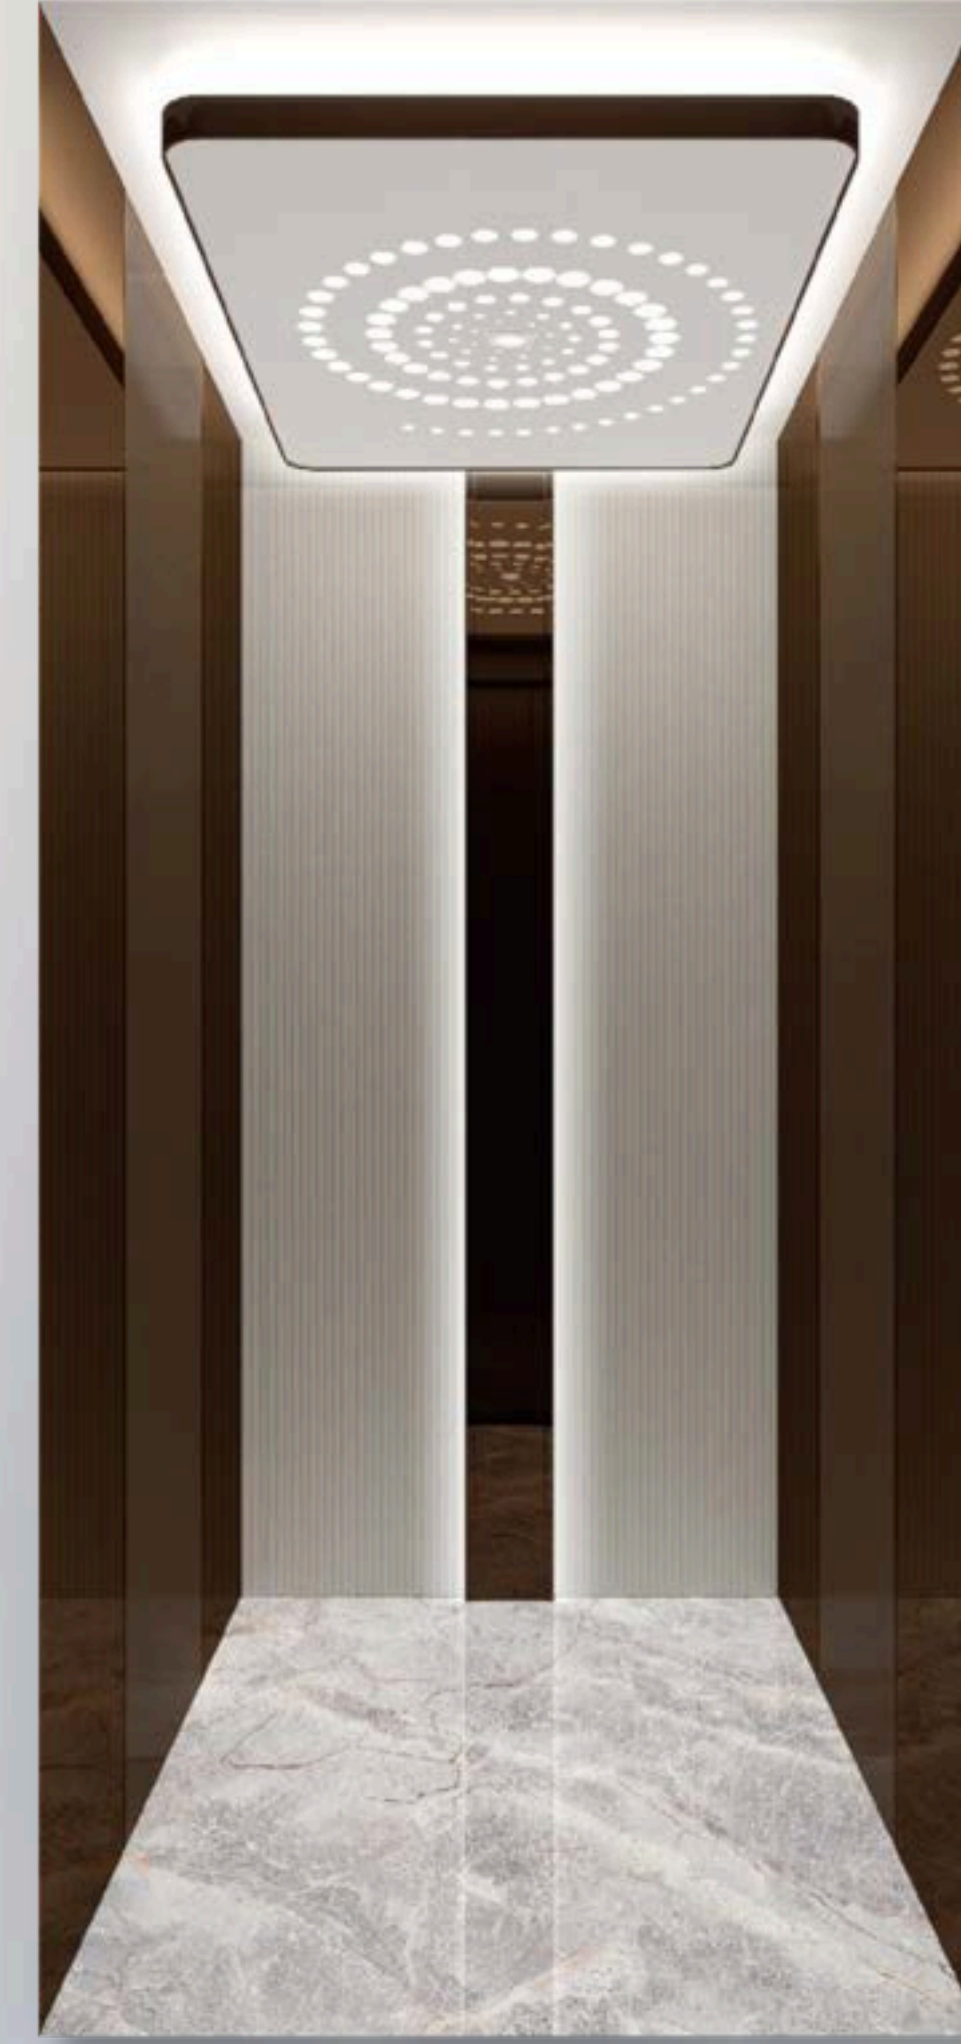

XF1

- **Ceiling** Top white baking finish steel plates + bronze mirror stainless steel frames + white baking finish steel plates + starry ceiling + LED lights (natural light)
- **Back wall** Bronze mirror stainless steel + LED lights (natural light) + PEL decorative sheets (with the texture of plain silk brocade)
- **Side wall** Bronze mirror stainless steel + bronze mirror stainless steel strips + bronze brushed stainless steel (Fingerprint-resistant)
- **Front wall** Bronze brushed stainless steel (Fingerprint-resistant)
- **Car door** Bronze brushed stainless steel (Fingerprint-resistant)
- **Floor** Hermés gray sintered stone