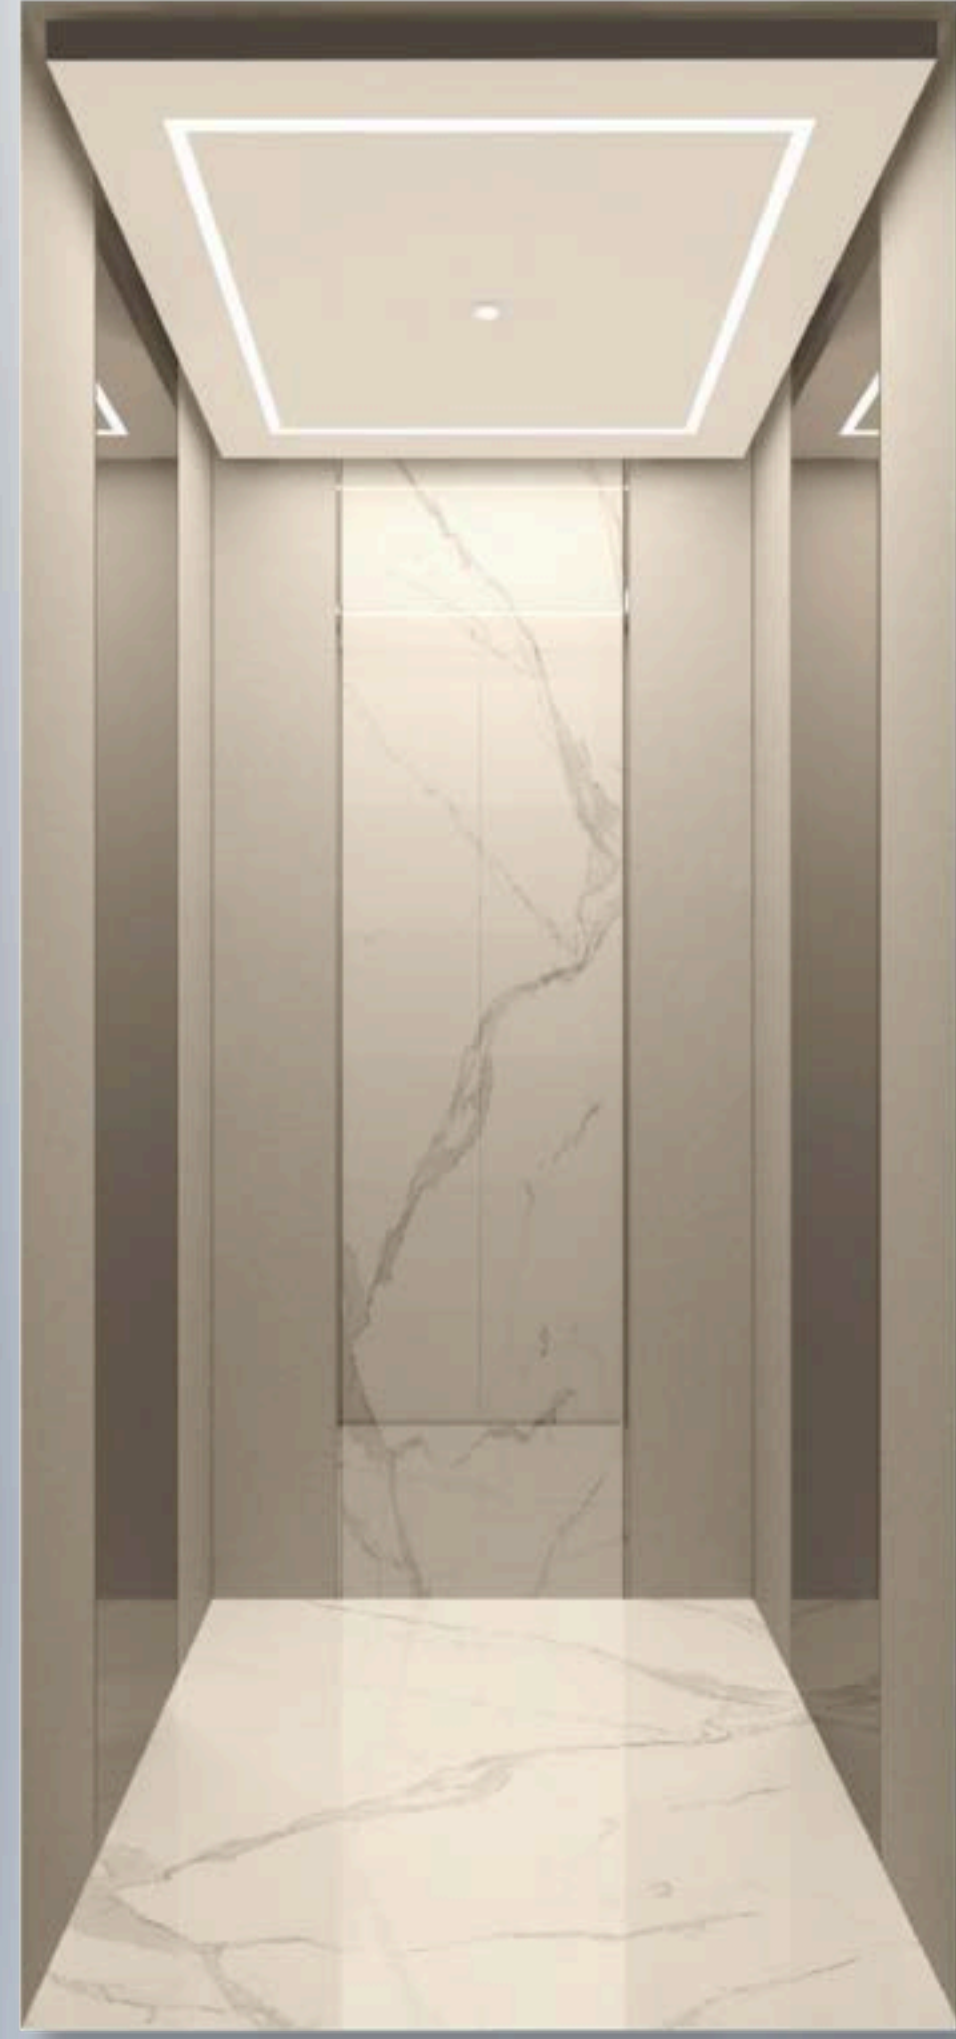

CLASSIC Collection

YX2301

- **Ceiling** White paint-free steel panel + LED light bars + LED spotlight
- **Car wall** Nanotech-based fingerprint-resistant "apple silver" alloy panel + fishbelly white sintered stone + mirror stainless steel trim strip + mirror stainless steel
- **Front wall** Nanotech-based fingerprint-resistant "apple silver" alloy panel
- **Floor** Fishbelly white sintered stone