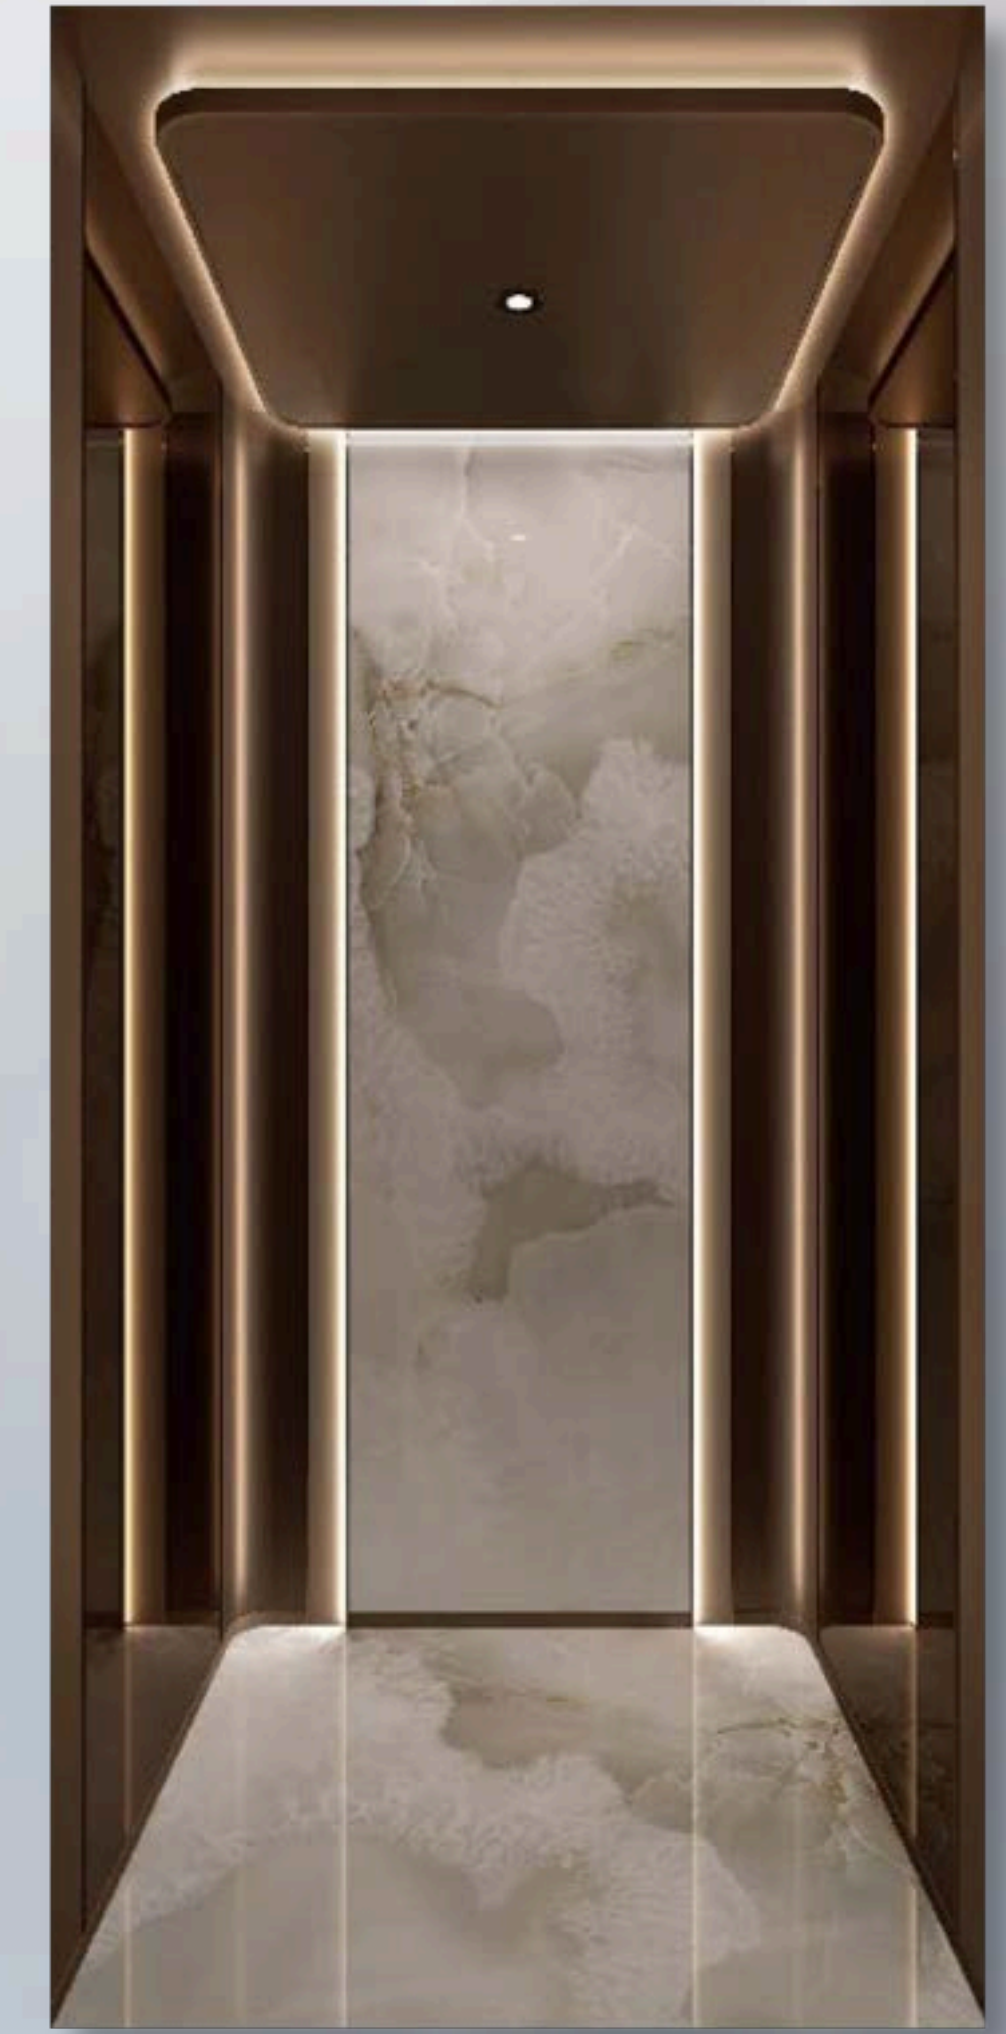

Yx2521

- **Ceiling** Bronze sandblasted fingerprint resistant stainless steel + hidden light strip + Spotlight
- **Back wall** Natural jade + bronze mirror stainless steel panel + hidden lamp belt + bronze sandblasting anti-fingerprint stainless steel + small circular blast resistant fingerprint stainless steel
- **Side wall** Bronze mirror stainless steel panel + bronze sandblasting anti-fingerprint stainless steel + bronze mirror stainless steel
- **Skirting line** Bronze sandblasted fingerprint resistant stainless steel
- **Front wall** Bronze sandblasted fingerprint resistant stainless steel
- **Floor** Natural Jade